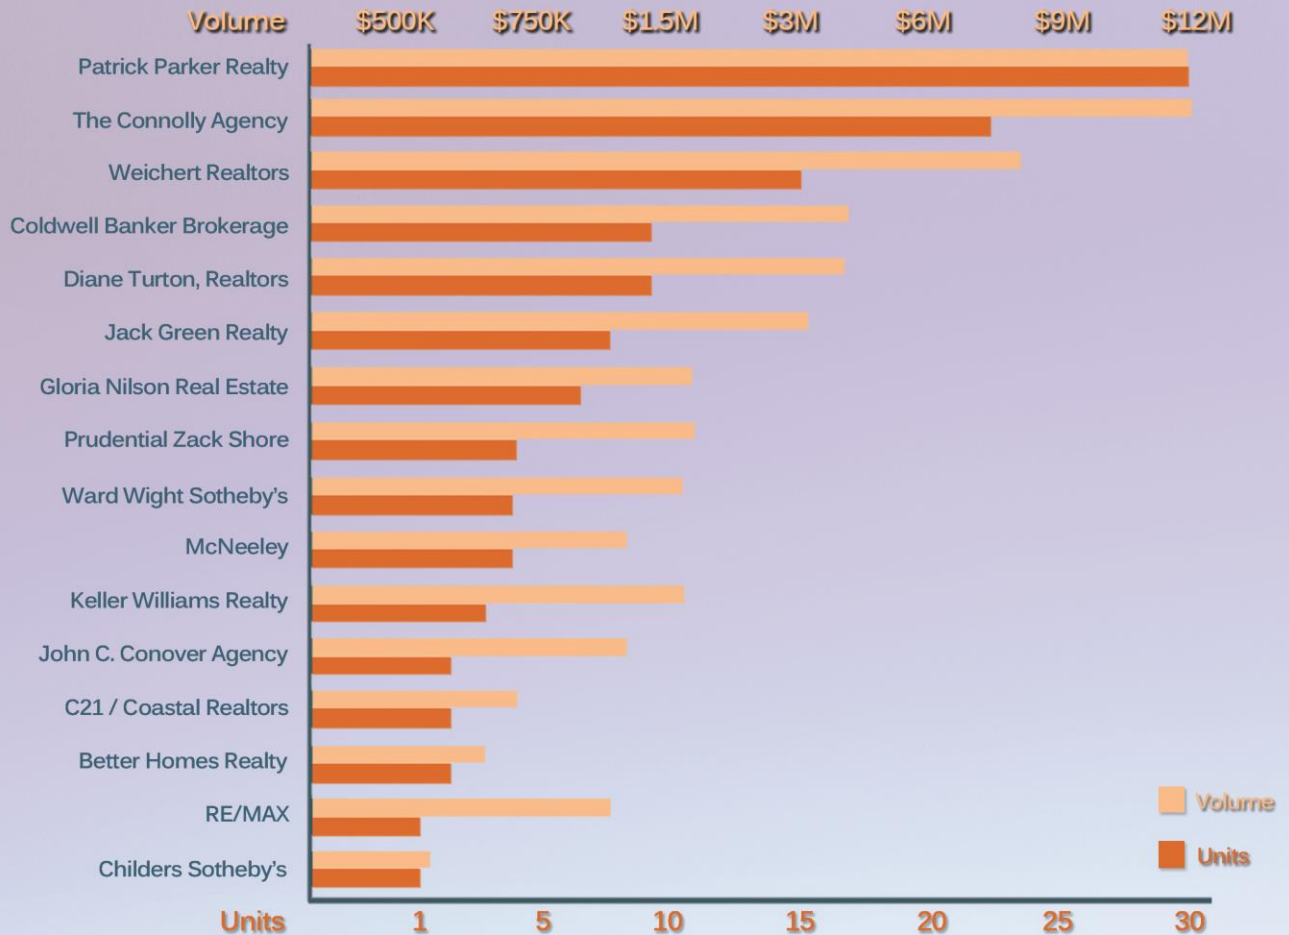

## YOU NEED LOCAL EXPERTISE

**PATRICK PARKER REALTY IS YOUR LOCAL MARKET LEADER.** We looked at the results of the twenty largest real estate companies in market as measured by closings and volume.\* These fine companies encompass a wide variety of business models and an equally wide variety of company size. They also include the local arms of over seven of the largest real estate companies in the United States. And we found what we have always known: **size doesn't matter when it comes to selling homes at a great price; local market expertise does.**